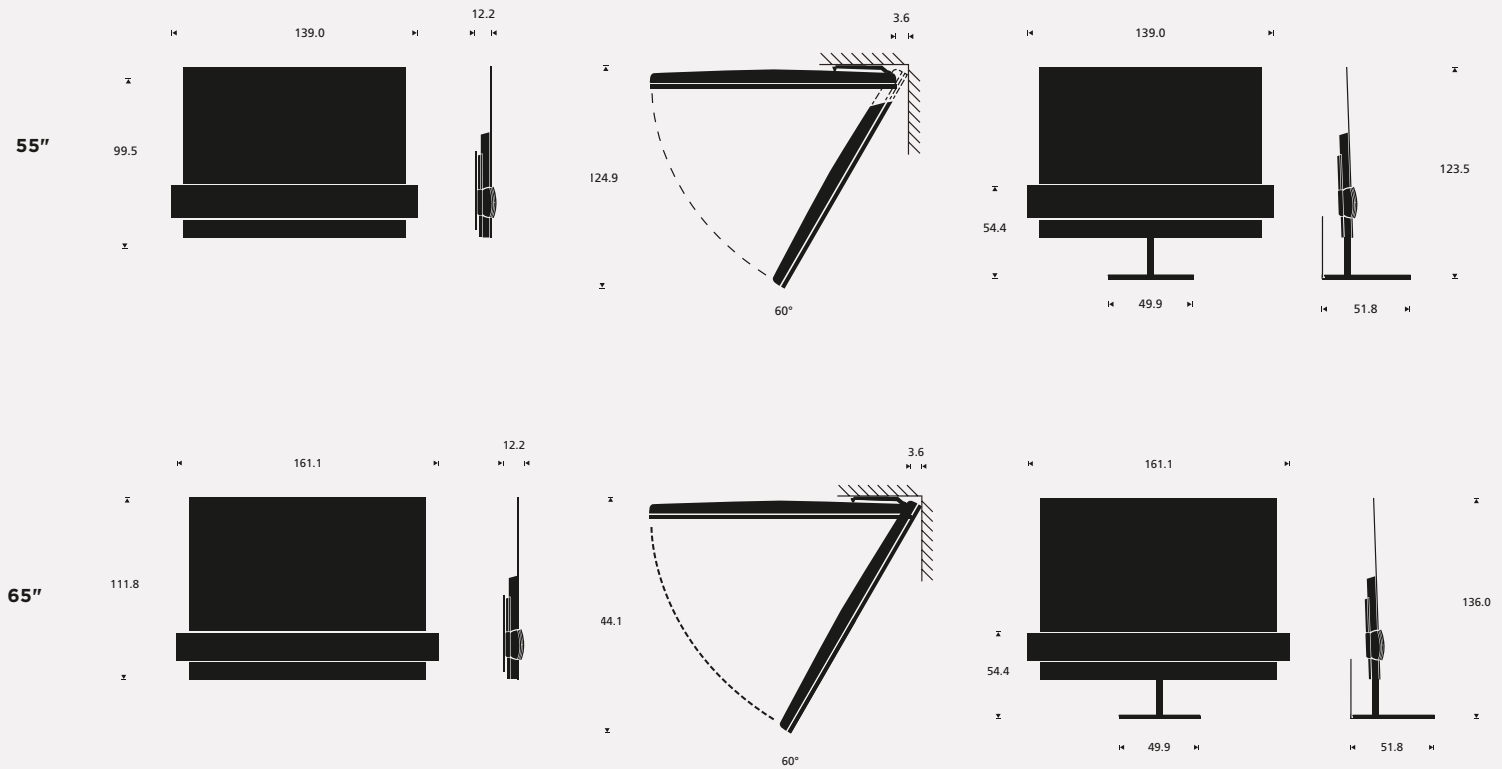

BEOVISION ECLIPSE

PITCH BLACK. PITCH PERFECT.

REDEFINING THE TV EXPERIENCE

BeoVision Eclipse combines the beauty of OLED 4K images with the world's best TV sound system. It represents sound and picture in perfect alignment. Add to this the stunning looks - every little detail is carefully attended to. High-quality materials provide the aesthetic freedom to place the TV anywhere you want, even freestanding in a room.

BANG & OLUFSEN

MEASUREMENTS

in cm

Wall bracket

Floor stand

SPECIFICATIONS/FEATURES

Designer	Placement options	Weight
Torsten Valeur, David Lewis Designers	Manual wall bracket moving up to 60° from wall. Motorised wall bracket with remote operation and movement up to 60° from wall Motorised floor stand with remote operation moving up to 90° to either side	55": 33.1 kg 65": 41.8 kg Floor stand: 25.2 kg Wall bracket: 8.0 kg
Picture	Sound	Audio streaming*
OLED 4K HDR with Dolby Vision™ Absolute black, wide viewing angle, wide colour gamut Dual tuner for connection of external USB hard disk or recording*	Integrated fully active three channel stereo (centre and stereo) 1 x 1" tweeter 2 x 2.5" fullrange drivers 3 x 4" midrange/woofer Amplifiers 1 x 50 watts for centre tweeter 2 x 50 watts for fullrange driver 3 x 100 watts for midrange/woofer Integrated 7.1 surround sound module Adaptive Bass Linearisation Sound modes and Speaker groups Truelmage up and downmixing Immaculate Wireless Sound integrated for a full wireless surround solution with connection of up to 8 speakers Multiroom technology is integrated	Apple AirPlay Bluetooth DLNA Chromecast built-in QPlay 2.0 (China Specific)
Integrated music services*	Operating system*	Control
Spotify Connect, Deezer and Tuneln internet radio, QQ Music (China specific)	webOS 3.5	2way Bluetooth control via BeoRemote One BT
Cabinet	Aluminium speaker cover	Fabric speaker cover
Natural aluminium and black	 Natural	 Purple Heart  Infantry green  Forged Iron grey  Parisian Night blue  Black